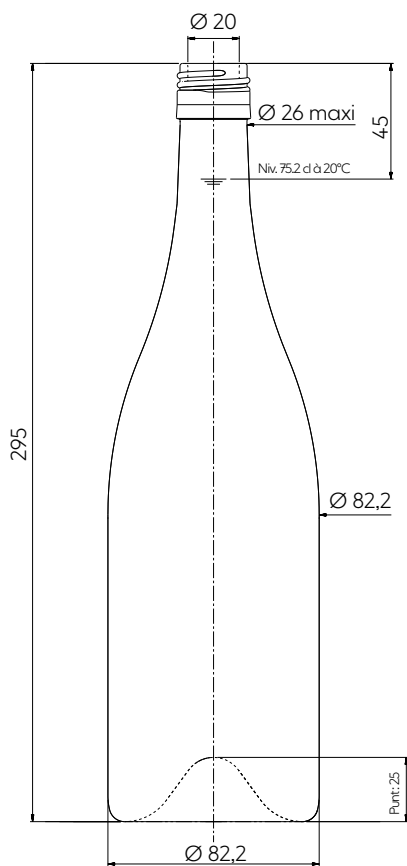

TECHNICAL FEATURES ESPECIFICACIONES TÉCNICAS

Capacity Capacidad	25.36 oz 75 cl
Reference Referencia	4413
Finish Boca	BVS 30H60
Weight Peso	18.69 oz 530 g
Overall height Altura total	11.61 in 295 mm
Body diameter Diámetro cuerpo	3.24 in 82,2 mm
Entrance bore diameter Diámetro de entrada	0.79 in 20 mm
Fill height Nivel de llenado	1.77 in 45 mm
Quality Criterio de calidad	Standard Estandard
Punt height Altura picadura	0.98 in 25 mm
Glass color Color de vidrio	○ Extra White Flint Extra Blanco ● Antique Green Verde Antique

PACKING EMBALAJE

Number of bottles per layer Número de botellas por capa	194
Number of layers Número de capas	6
Number of bottles per pallet Número de botellas por palet	1164
Pallet gross weight Peso total por palet	646 kg
Overall height Altura total	1,93 m

The technical elements contained in this document are for guidance only, and do not form part of the product specification.

Los elementos técnicos en este documento no tienen carácter contractual, sino meramente informativos.

3, Place de la Gare - 60960 Feuquieres France — T +33 (0)3 44 46 45 45 | www.saverglass.com | February 2020