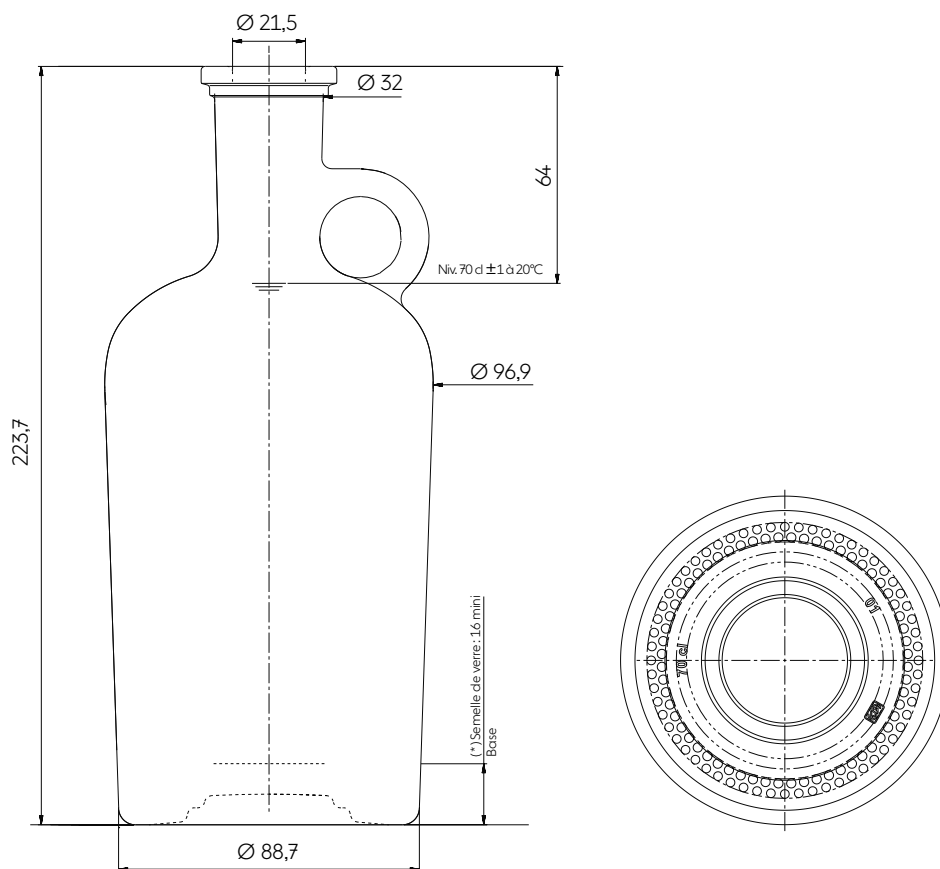

TECHNICAL FEATURES ESPECIFICACIONES TÉCNICAS

Capacity Capacidad	23.67 oz 70 cl	23.67 oz 70 cl	25.36 oz 75 cl	25.36 oz 75 cl
Reference Referencia	5822	5822	5864	5864
Finish Boca	Carnette	GPI 400/33	Carnette	GPI 400/33
Weight Peso	32.13 oz 911 g	32.45 oz 920 g	32.1 oz 910 g	32.28 oz 915 g
Overall height Altura total	8.81 in 223,7 mm	9.23 in 234,4 mm	8.81 in 223,7 mm	9.23 in 234,4 mm
Maxi section Diámetro máximo sección	3.81 in 96,9 mm	3.81 in 96,9 mm	3.91 in 99,4 mm	3.91 in 99,4 mm
Mini section Diámetro mínimo sección	3.49 in 88,7 mm	3.49 in 88,7 mm	3.59 in 91,2 mm	3.59 in 91,2 mm
Entrance bore diameter Diámetro de entrada	0.85 in 21,5 mm	0.85 in 21,5 mm	0.85 in 21,5 mm	0.85 in 21,5 mm
Fill height Nivel de llenado	2.52 in 64 mm	2.8 in 71 mm	2.56 in 65 mm	2.8 in 71 mm
Quality Criterio de calidad	High grade Alta gama	High grade Alta gama	High grade Alta gama	High grade Alta gama
Base thickness Espesor del fondo	0.63 mini 16 mini	0.63 mini 16 mini	0.63 mini 16 mini	0.63 mini 16 mini
Glass color Color de vidrio	○ Extra Blanc Extra White Flint	○ Extra Blanc Extra White Flint	○ Extra Blanc Extra White Flint	○ Extra Blanc Extra White Flint

PACKING EMBALAJE

Number of bottles per layer Número de botellas por capa	120	120	120	120
Number of layers Número de capas	8	8	8	8
Number of bottles per pallet Número de botellas por palet	960	960	960	960
Pallet gross weight Peso total por palet	908 kg	908 kg	909 kg	909 kg
Overall height Altura total	1,96 m	1,96 m	1,96 m	1,96 m

70 cl
Modèle déposé « Design Saverglass »
Saverglass Registered Design

The technical elements contained in this document are for guidance only, and do not form part of the product specification.

Los elementos técnicos en este documento no tienen carácter contractual, sino meramente informativos.

3, Place de la Gare - 60960 Feuquieres France — T +33 (0)3 44 46 45 45 | www.saverglass.com | February 2020