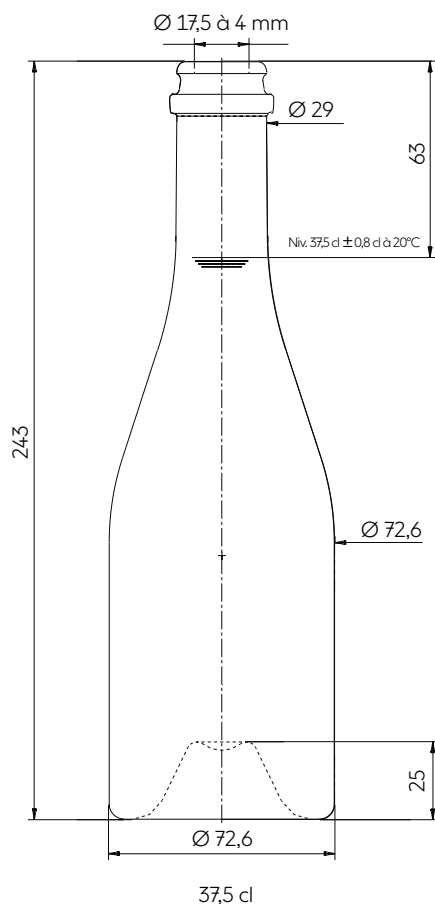

CHAMPENOISE ARBANE 37,5 - 150 CL PREMIUM

ARBANE, a highly subtle evolution on traditional Champagne codes, deserves a development in large and small formats. It succeeds in conveying a forthright touch of elegance and refinement while offering a genuine comfort in its handling. A bottle conceived to enhance its image without altering the way it works.

TECHNICAL FEATURES ESPECIFICACIONES TÉCNICAS

Capacity Capacidad	12.68 oz 37,5 cl	50.73 oz 150 cl
Reference Referencia	5410	5400
Finish Boca	Couronne & Carrée 29	Couronne & Carrée 29
Weight Peso	17.637 oz 500 g	61.728 oz 1750 g
Overall height Altura total	9.567 in 243 mm	14.626 in 371,5 mm
Body diameter Diámetro cuerpo	2.858 in 72,6 mm	3.642 in 92,5 mm
Entrance bore diameter Diámetro de entrada	0.689 in 17,5 mm	0.689 in 17,5 mm
Fill height Nivel de llenado	1.575 in 40 mm	4.291 in 109 mm
Quality Criterio de calidad	Standard Estandard	Standard Estandard
Punt height Altura picadura	0.984 in 25 mm	1.772 in 45 mm
Glass color Color de vidrio	● Antique Green Verde Antique	○ Extra White Flint Extra Blanco ● Antique Green Verde Antique

PACKING EMBALAJE

Number of bottles per layer Número de botellas por capa	254	80
Number of layers Número de capas	7	5
Number of bottles per pallet Número de botellas por palet	1778	400
Pallet gross weight Peso total por palet	924 kg	759 kg
Overall height Altura total	1,87 m	2,03 m