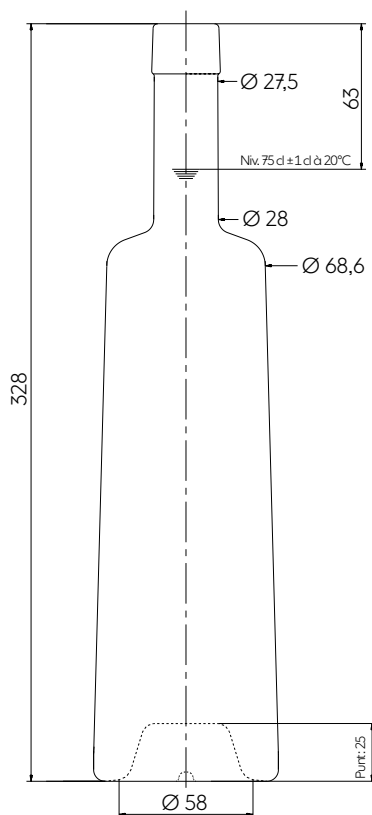

INSOLENCE 75 CL

PREMIUM +

The INSOLENCE bottle features robustness with a fluid, vivacious and inventive silhouette. The strong character of this line is emphasized by its unique inverted conical shape and its original squared punt that makes it stand out amongst all other forms. The impertinent, audacious and resolutely modern design of INSOLENCE impresses through its unusual elegance and distinctive style.

TECHNICAL FEATURES ESPECIFICACIONES TÉCNICAS

Capacity Capacidad	25,36 oz 75 cl	25,36 oz 75 cl
Reference Referencia	5786	5786 *
Finish Boca	Plate FA	Plate FA Ht 22
Weight Peso	22.61 oz 641 g	22,96 oz 651 g
Overall height Altura total	12.60 in 320 mm	12.91 in 328 mm
Base diameter Diámetro de la base	3.15 in 80 mm	3.15 in 80 mm
Shoulder diameter Diámetro hombro	2.70 in 68,6 mm	2.70 in 68,6 mm
Entrance bore diameter Diámetro de entrada	0.73 in 18,5 mm	0.73 in 18,5 mm
Fill height Nivel de llenado	2.48 in 63 mm	2.79 in 71 mm
Quality Criterio de calidad	Standard Estandard	Standard Estandard
Punt height Altura picadura	0.98 in 25 mm	0.98 in 25 mm
Glass color Color de vidrio	<input type="radio"/> Extra White Flint Extra Blanco <input checked="" type="radio"/> Antique Green * Verde Antique	<input type="radio"/> Extra White Flint Extra Blanco <input checked="" type="radio"/> Antique Green Verde Antique

PACKING EMBALAJE

Number of bottles per layer Número de botellas por capa	203	203
Number of layers Número de capas	5	5
Number of bottles per pallet Número de botellas por palet	1015	1015
Pallet gross weight Peso total por palet	691 kg	691 kg
Overall height Altura total	1,80 m	1,80 m