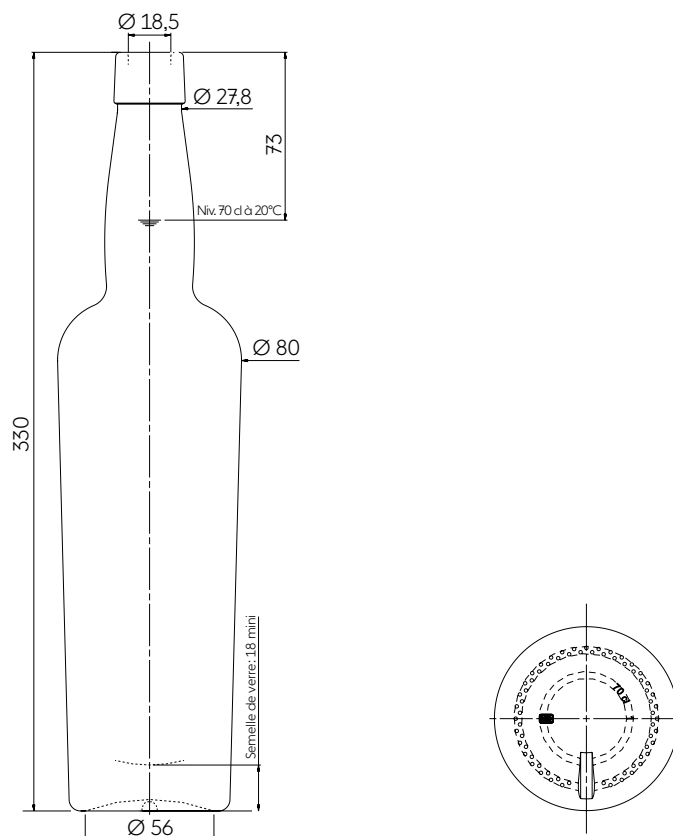

SINGLE 70 - 75 CL

SUPER PREMIUM

SINGLE borrows its name from world of whiskey. The term is often synonymous with exceptional quality due to its uniqueness (coming from a single malt distillery or a single cask). SINGLE has the right qualities to fulfill the quest for excellence and enrichment of the great grain spirits by extolling the virtues of authentic elegance and unique character: high stature, tapered body, rounded curvaceous neck enhanced with a slight swell (bulb), and topped with an extra-high flat finish.

TECHNICAL FEATURES ESPECIFICACIONES TÉCNICAS

Capacity Capacidad	23.67 oz 70 cl	25.36 oz 75 cl
Reference Referencia	3003	3004
Finish Boca	Plate SB 27,8	Plate SB 27,8
Weight Peso	28.22 oz 800 g	28.22 oz 800 g
Overall height Altura total	12.99 in 330 mm	12.99 in 330 mm
Maxi section Diámetro máximo sección	3.15 in 80 mm	3.23 in 82 mm
Mini section Diámetro mínimo sección	2.74 in 69,7 mm	2.83 in 71,8 mm
Entrance bore diameter Diámetro de entrada	0.73 in 18,5 mm	0.73 in 18,5 mm
Fill height Nivel de llenado	2.87 in 73 mm	2.87 in 73 mm
Quality Criterio de calidad	High grade Alta gama	High grade Alta gama
Base thickness Espesor del fondo	0.71 mini 18 mini	0.71 mini 18 mini
Glass color Color de vidrio	○ Extra White Flint Extra Blanco	○ Extra White Flint Extra Blanco

PACKING EMBALAJE

Number of bottles per layer Número de botellas por capa	168	168
Number of layers Número de capas	5	5
Number of bottles per pallet Número de botellas por palet	840	840
Pallet gross weight Peso total por palet	712 kg	715 kg
Overall height Altura total	1,82 m	1,82 m

70 cl
Modèle déposé « Design Saverglass »
Saverglass Registered Design